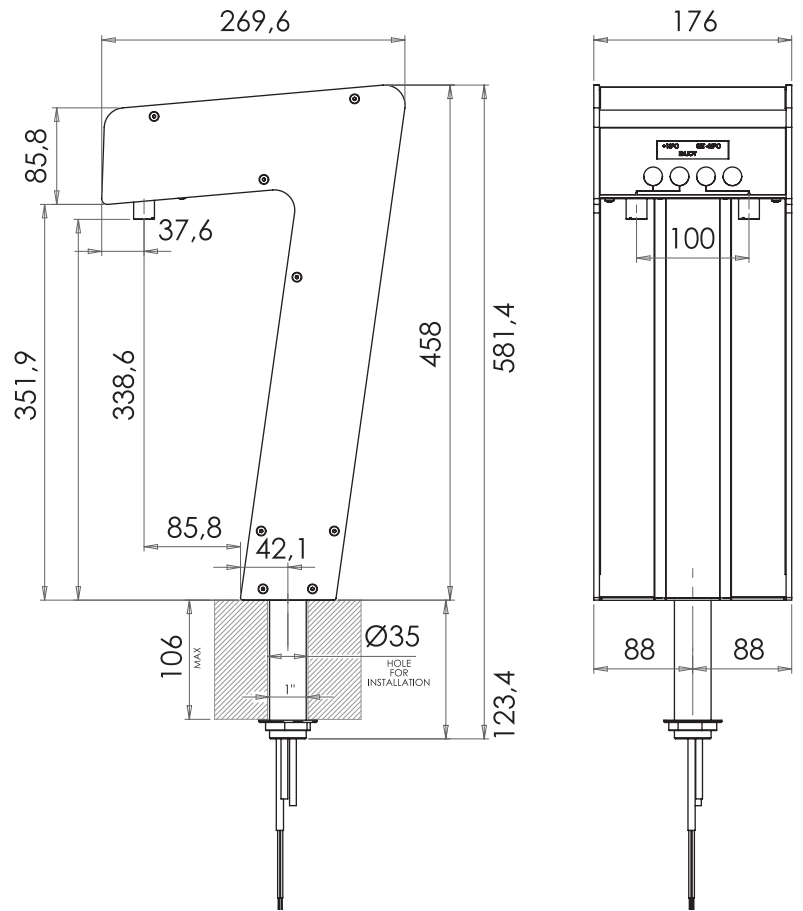

The Drink Tower dispenser is compatible with any Brand under-counter equipment, and can be adapted to measurement requirements.

Raccogliocce Drip trays

VR-I

VR-I2

VR-IR

DRINK TOWER

Gamma Range

DRINK TOWER

Scheda tecnica *Technical features*

Dimensioni <i>Dimensions</i>	Vedi disegni <i>See drawings</i>
Alimentazione elettrica <i>Power supply</i>	230V-1-50/60 Hz 230V-1-50/60 Hz
Assorbimento totale <i>Total rated input</i>	50 W 50 W
Peso netto <i>Net weight</i>	5,5 Kg 5,5 Kg
Foro sul piano <i>Hole on the TOP</i>	Ø 35 mm Ø 35 mm
Connessioni <i>Connections</i>	Tubi Ø 8mm o tubi Ø 6 mm <i>Pipes Ø 8 mm or pipes Ø 6 mm</i>
Spina <i>Plug</i>	Schuko standard o Inglese a richiesta <i>Schuko standard or UK Plug on demand</i>