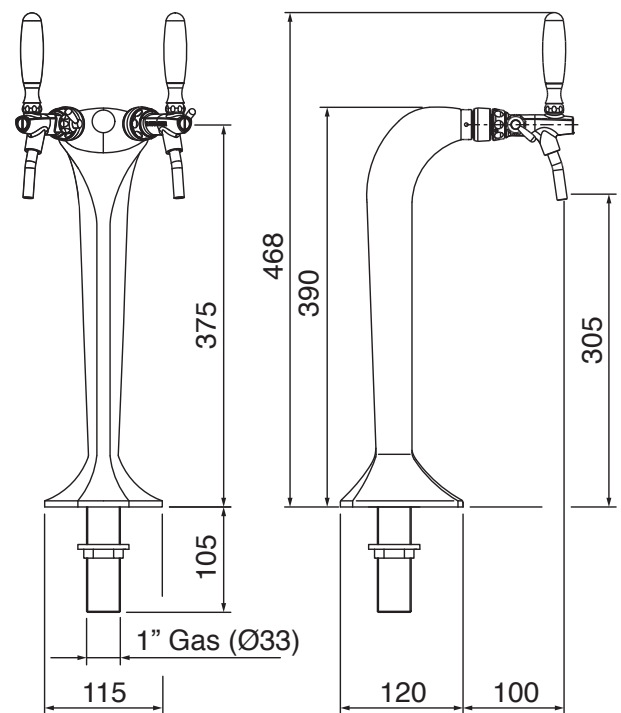

# COBRA® 2

Colonna 2 vie  
in ottone cromato.  
2-ways chrome-plated  
brass tower.

■ Disponibile anche con finitura e rubinetti dorati  
*Tower and taps also available with goldplated finishing*