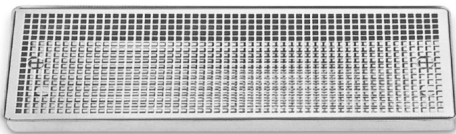

We supply a wide range of drip trays from Cosmetal. The full range below also includes compatible Coolers & Taps.

**VR-1
(CETRAYVR1)**

Cosmetal recessed stainless steel drip tray **without drainage**.

**VR-12
(CETRAYVR12)**

Cosmetal recessed stainless steel drip tray **with drainage**.

**VR-G7
(CETRAYVRG7)**

Cosmetal Stainless steel drip tray **with drainage** for the Pro Stream.

**VR-IR
(CETRAYVRIR)**

Cosmetal countertop stainless steel drip tray **with drainage**.

**VR-IS
(CETRAYVRIS)**

Cosmetal countertop stainless steel drip tray **without drainage**.

**VR-IS2
(CETRAYVRIS2)**

Cosmetal countertop drip tray **with drainage** for Niagara Top.

Compatible Cosmetal Coolers & Taps.