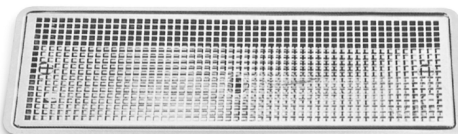

We supply a wide range of drip trays from Cosmetal. The full range below also includes compatible Coolers & Taps.

**VR-1
(CETRAYVR1)**

Cosmetal recessed stainless steel drip tray **without drainage**.

**VR-12
(CETRAYVR12)**

Cosmetal recessed stainless steel drip tray **with drainage**.

**VR-G7
(CETRAYVRG7)**

Cosmetal Stainless steel drip tray **with drainage** for the Pro Stream.

**VR-IR
(CETRAYVRIR)**

Cosmetal countertop stainless steel drip tray **with drainage**.

**VR-IS
(CETRAYVRIS)**

Cosmetal countertop stainless steel drip tray **without drainage**.

**VR-IS2
(CETRAYVRIS2)**

Cosmetal countertop drip tray **with drainage** for Niagara Top.

Compatible Cosmetal Coolers & Taps.