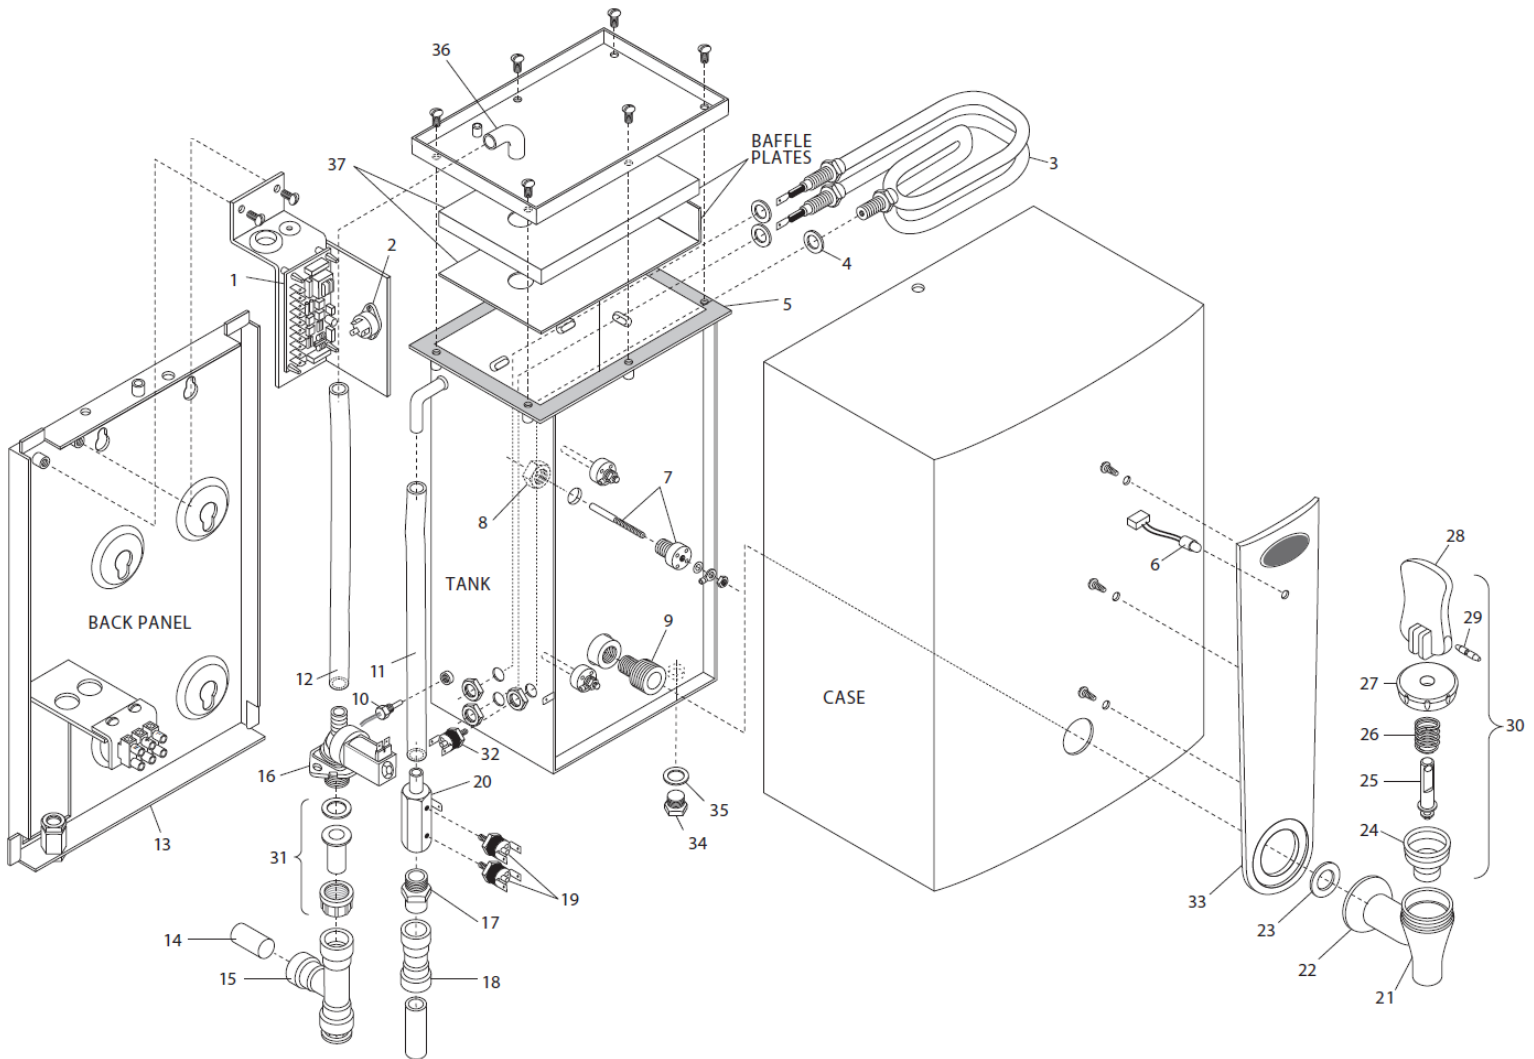

AA WA5

AA First is a division of Circon Ltd: Registered in England 5121722

UK HQ:

Cedar House
Grange Farm
Long Lane
Newbury
RG14 2TF

T: +44 (0) 1635 202489
E: enquiries@aafirst.co.uk
W: aafirst.co.uk

French/European Operations:

T: +33 (0) 674437445
E: derek@aafirst.eu
W: aafirst.fr
W: aafirst.de
W: aafirst.eu

T: +33 (0) 640650708
E: lesley@aafirst.eu
W: aafirst.fr
W: aafirst.de
W: aafirst.eu